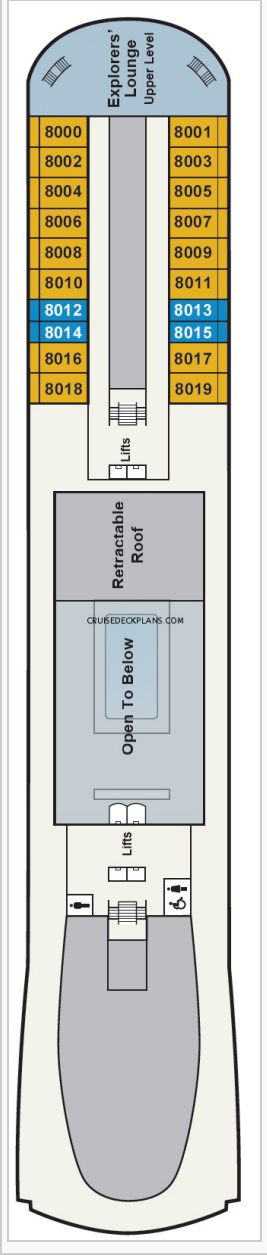

# Cruisedeckplans.com Viking Jupiter Deck Plans

Stateroom symbols: Owners Suite: **OS** Explorer Suite: **ES1 ES2 ES3** Penthouse Junior Suite: **PS1 PS2 PS3** Penthouse Veranda: **PV1 PV2 PV3** Deluxe:

**DV1 DV2 DV3 DV4 DV5 DV6** Veranda: **V1 V2**

Symbols:

Deck 8

Deck 9