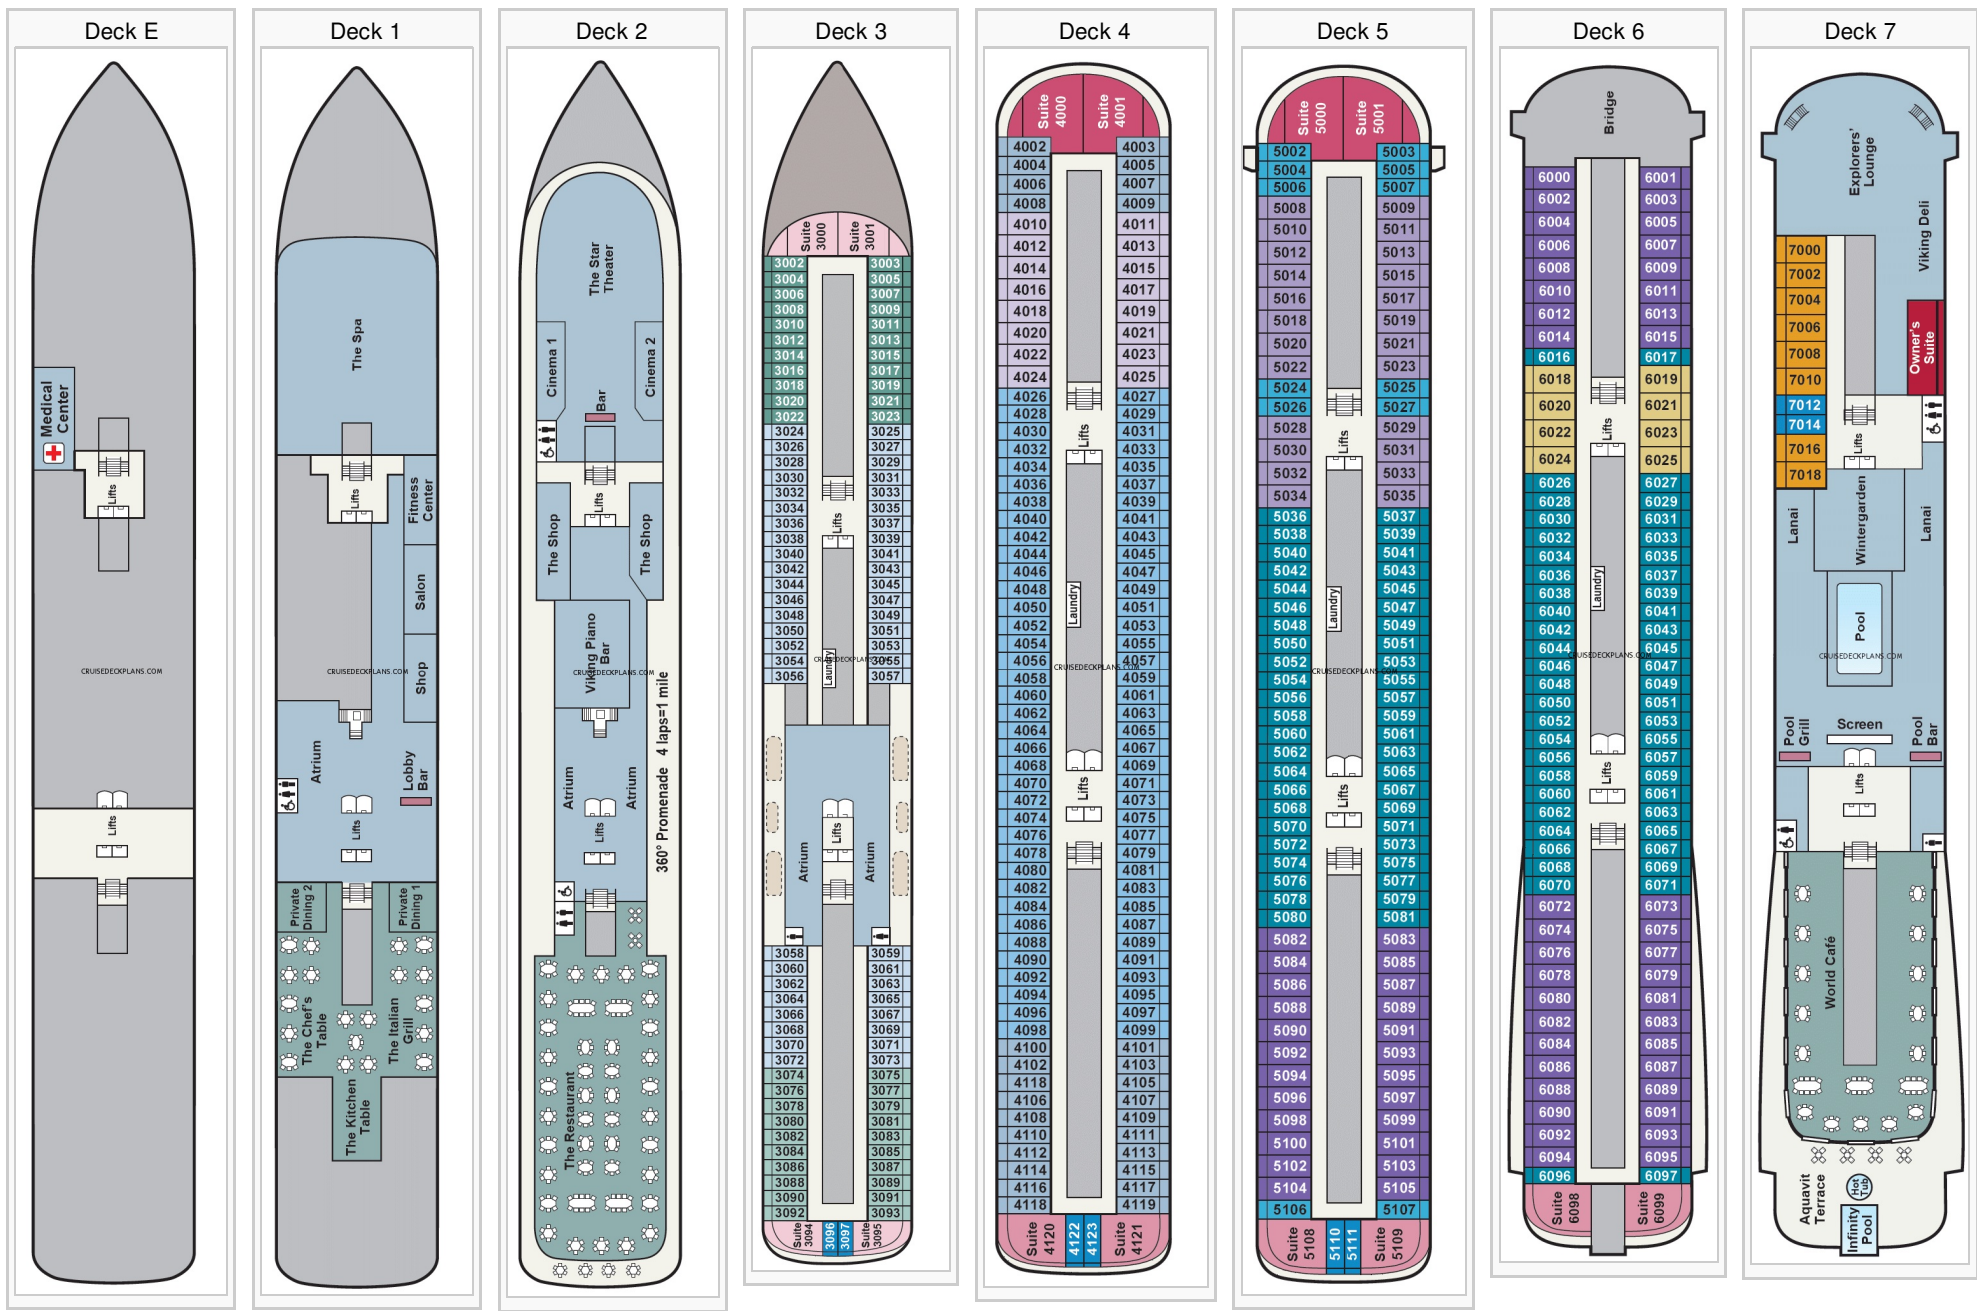

# Cruisedeckplans.com Viking Jupiter Deck Plans

Stateroom symbols: Owners Suite: **OS** Explorer Suite: **ES1 ES2 ES3** Penthouse Junior Suite: **PS1 PS2 PS3** Penthouse Veranda: **PV1 PV2 PV3** Deluxe:

**DV1 DV2 DV3 DV4 DV5 DV6** Veranda: **V1 V2**

Symbols:

Deck 8

Deck 9