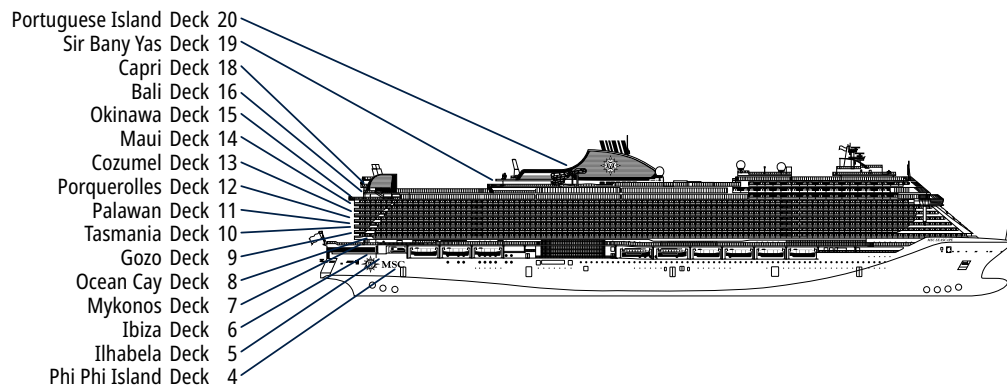

TECHNICAL CHARACTERISTICS OF THE SHIP

TECHNICAL CHARACTERISTICS OF THE SHIP

GROSS TONNAGE	169.400
LENGTH / BEAM / HEIGHT	339 m / 41 m / 74 m
SURFACE AREA	450.000 m², included 36.800 m² public areas
PUBLIC AREA RATIO	7,6 m² per Guest
DECKS	20, included 15 for Guests
LIFTS	33, included 19 for Guests (incl. 2 panoramics)
VOLTAGE (IN CABIN)	110/220 volts
MAXIMUM SPEED	21,8 knots
STABILISERS	Stabilised with 2 fins
NUMBER OF GUESTS	5.877
NUMBER OF CABINS	2.270, included 74 for Guests with disabilities or reduced mobility
CREW MEMBERS	Approx. 1.648
POOLS	5, included 1 with sliding roof and 1 for the MSC Yacht Club
WHIRLPOOLS	2 whirlpool baths with up to 20 seats, 2 for the MSC Yacht Club, 28 Suites and 2 Royal Suites with private whirlpool bath
ENVIRONMENTAL TECHNOLOGY	AWT-Advanced Water Treatment, Energy Saving & Monitoring System, scrubber and exhaust gas treatment, LED Light technology