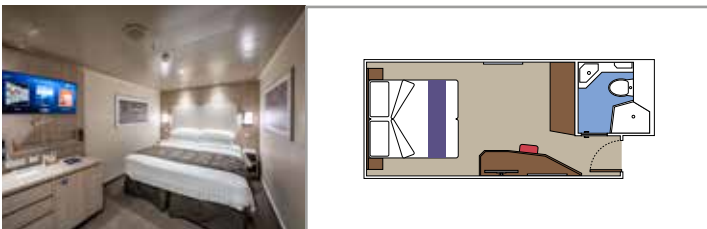

DELUXE INTERIOR

IR1

≈14
5-10
4

› Low deck location

The images are representative only. Size, layout and furniture may vary (within the same cabin category).

Cabin size (m²)

Balcony size (m²)

Deck location

Accommodating up to