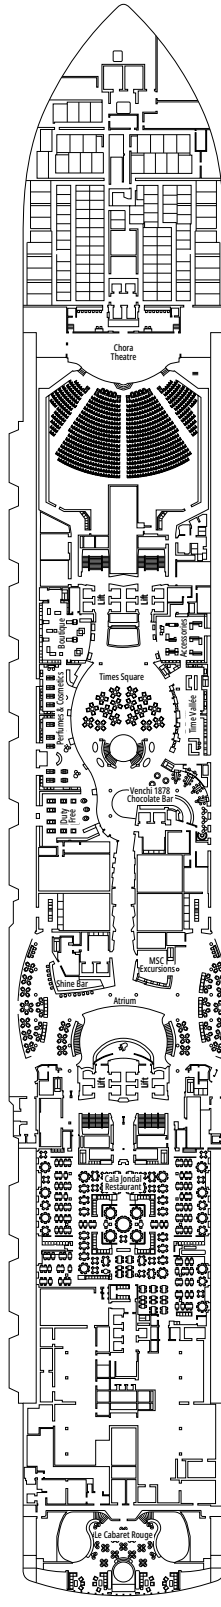

DECK 6
IBIZA