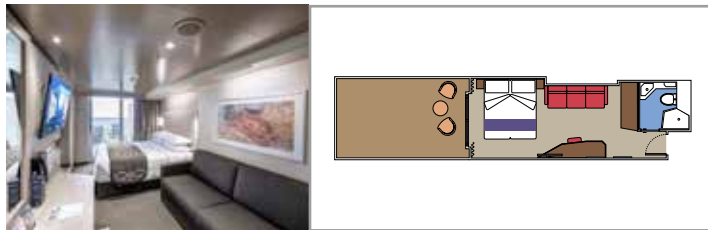

### PREMIUM SUITE AUREA WITH TERRACE

SLT

 ≈28
  ≈38
  9
  2

- > Sitting area with sofa
- > Spacious wardrobe

### PREMIUM SUITE AUREA

SL1

 ≈26-32
  ≈9-14
  9-15
  4

- > Sitting area with sofa
- > Spacious wardrobe

### JUNIOR SUITE AUREA

SM

 ≈17
  ≈16
  9
  4

- > Sitting area with sofa
- > Spacious wardrobe

The images are representative only. Size, layout and furniture may vary (within the same cabin category).

 Cabin size (m<sup>2</sup>)