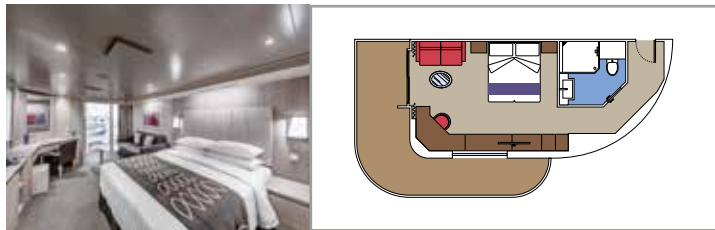

### PREMIUM SUITE AUREA WITH TERRACE

SLT

 ≈28
  ≈38
  9
  2

- > Sitting area with sofa
- > Spacious wardrobe

### PREMIUM SUITE AUREA

SL1

 ≈26-32
  ≈9-14
  9-15
  4

- > Sitting area with sofa
- > Spacious wardrobe