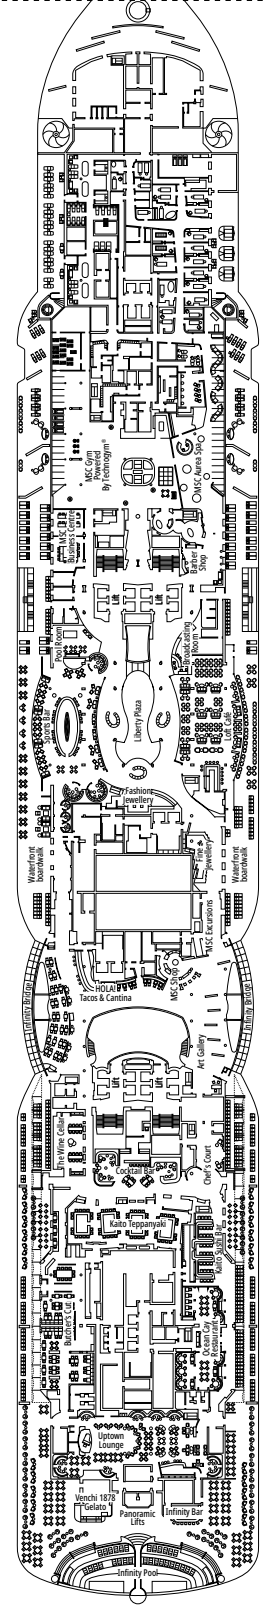

DECK 8
OCEAN CAY