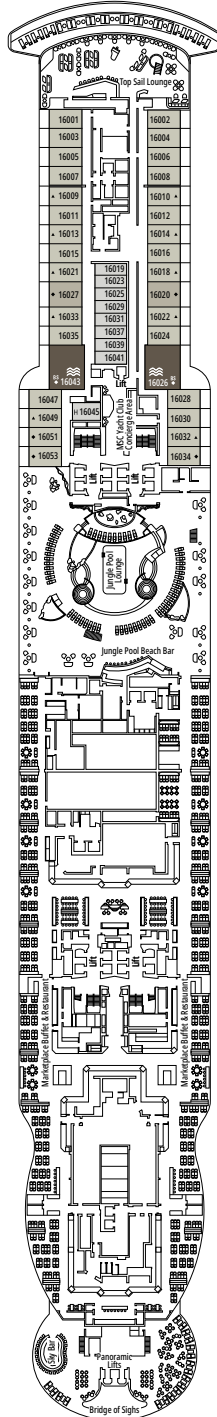

DECK 15
OKINAWA

DECK 16
BALI

DECK 20
PORTUGUESE ISLAND