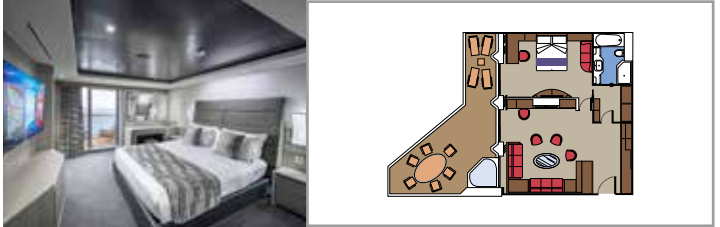

MSC YACHT CLUB ROYAL SUITE YC3

≈62
≈33
16
4

- › Balcony with private whirlpool bath and dining table
- › Separate living area and dining room
- › Walk-in wardrobes