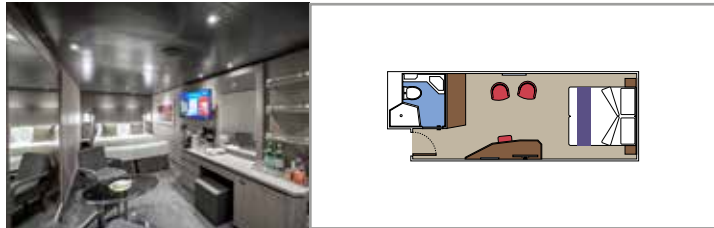

- › Sitting area with sofa
- › Spacious wardrobe

**MSC YACHT CLUB INTERIOR SUITE YIN**

 ≈21
  16-19
  2

- › Spacious wardrobe

The images are representative only. Size, layout and furniture may vary (within the same cabin category).