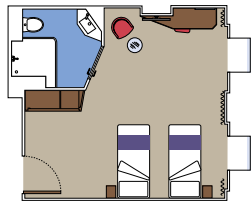

OCEAN VIEW

Available in:

- › **Deluxe Ocean View (OR1)**
  cabin size ≈26m²; low deck location (deck 5)