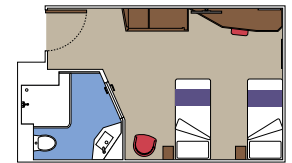

INTERIOR

Available in:

- › **Deluxe Interior (IR2)**
  cabin size ≈16-21m²; deck 11-15
- › **Deluxe Interior (IR1)**
  cabin size ≈16-21m²; deck 5-10

Some cabins for guests with disabilities or reduced mobility have twin beds that can't be converted into double beds. The images are representative only; the size, layout and furniture may vary (within the same cabin category).

FACILITIES FOR GUESTS WITH DISABILITIES OR REDUCED MOBILITY

Cabin door width	90 cm
Bathroom door width	88 cm
Size of cabin (floor space)	16 to ≈ 33 m²
Size of bathroom	4 m², except cabins 9093 (2 m²) and 14233 (3 m²)
Is there a fold-down seat in the shower?	Yes
Height of seat from the floor	44 cm
Does the WC seat have grab rails?	Yes
Are wheelchairs available on board?	In limited numbers*
Are all decks/public areas accessible?	Yes
Are all lifeboats wheelchair-accessible?	No**
Do the lifts have deck indicators?	Visual - Audio & Braille; Braille on hand rails at stair landings, cabin doors, and directional signs
Can severely visually impaired/blind guests be catered for on the cruise?	Only with full-time carer
Pool lift	Yes

* Only for embarkation, disembarkation and emergencies.

** In the event of an emergency, dedicated personnel will help guests with disabilities or reduced mobility to board lifeboats.