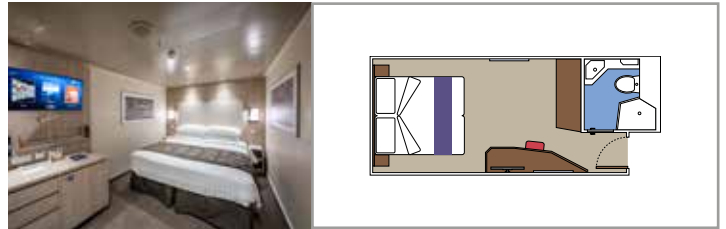

DELUXE INTERIOR

IR2

≈14-16
11-15
4

› Medium deck location