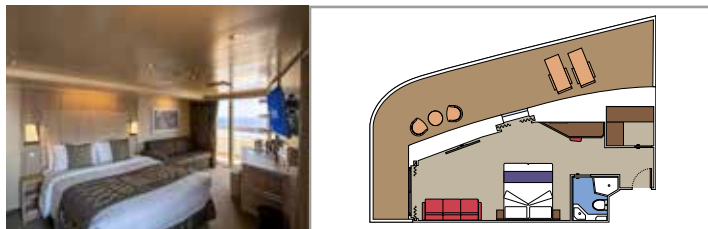

### GRAND SUITE AUREA

SX

 ≈35-49
  ≈10-21
  9-13
  5

- > Sitting area with sofa or separate living area
- > Walk-in wardrobe

### PREMIUM SUITE AUREA WITH WHIRLPOOL

SLW

 ≈28
  ≈7
  9-15
  5

- > Balcony with private whirlpool bath
- > Sitting area with sofa
- > Spacious wardrobe

### PREMIUM SUITE AUREA WITH TERRACE

SLT

 ≈28
  ≈38
  9
  2

- > Sitting area with sofa
- > Spacious wardrobe