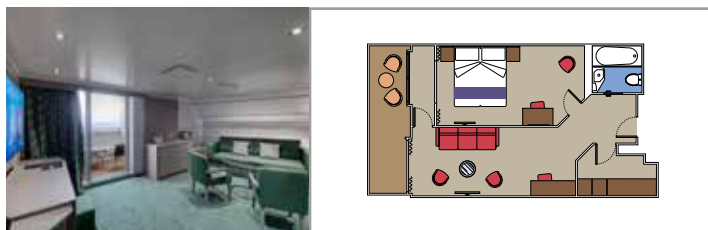

## INCLUDED FACILITIES

- Some Suites have balcony with private whirlpool
- Sitting area with sofa
- Spacious wardrobe
- Comfortable double bed or single beds (on request)
- Bathroom with shower or bathtub, vanity area with hairdryer
- Interactive TV, telephone, safe, minibar and air conditioning
- Wi-Fi connection available (for a fee)

### TWO-BEDROOM GRAND SUITE AUREA

SD

 ≈49
  ≈17
  11-14
  6

- > Sitting area with sofa or separate living area
- > Two bathrooms, one with bathtub and one with shower, vanity areas with hairdryers
- > 2 bedrooms, one with double bed and one with two single beds
- > Walk-in wardrobe

### GRAND SUITE AUREA

SX

 ≈35-49
  ≈10-21
  9-13
  5

- > Sitting area with sofa or separate living area
- > Walk-in wardrobe