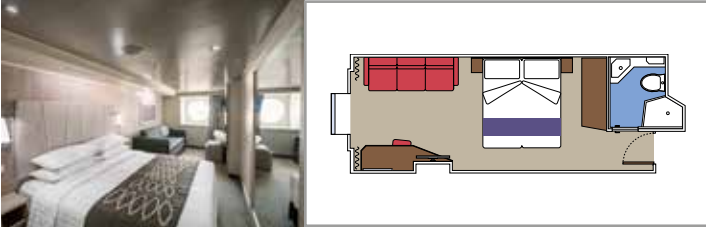

OCEAN VIEW

INCLUDED FACILITIES

Window with sea view

Comfortable double bed or single beds (on request)

Bathroom with shower, vanity area with hairdryer

Interactive TV, telephone, safe, minibar and air conditioning

Wi-Fi connection available (for a fee)

DELUXE OCEAN VIEW

OR1

≈17 5 4

› Low deck location

The images are representative only. Size, layout and furniture may vary (within the same cabin category).

Cabin size (m²)

Balcony size (m²)

Deck location

Accommodating up to