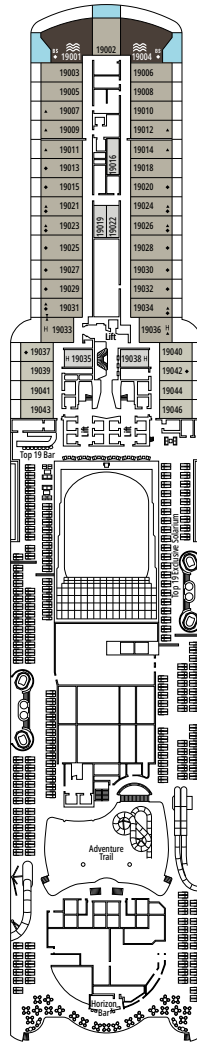

DECK 15
OKINAWA

DECK 16
BALI

DECK 20
PORTUGUESE ISLAND