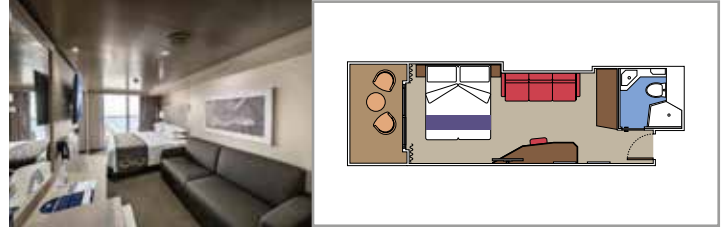

DELUXE BALCONY

BR4

≈17
≈5-6
15
4

› Top deck location