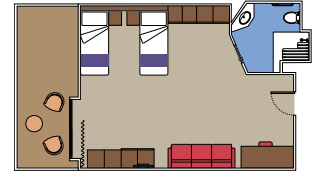

BALCONY

Available in:

- › **Balcony Aurea (BA)**
  cabin size ≈26m²; balcony size ≈14m²; best ship location (deck 9)
- › **Deluxe Balcony**
  cabin size ≈26m²; balcony size ≈7m²;
  (BR4) top deck location (deck 15); **(BR3)** high deck location (deck 13-14)
  (BR2) Medium deck location (deck 11-12); **(BR1)** low deck location (deck 10)