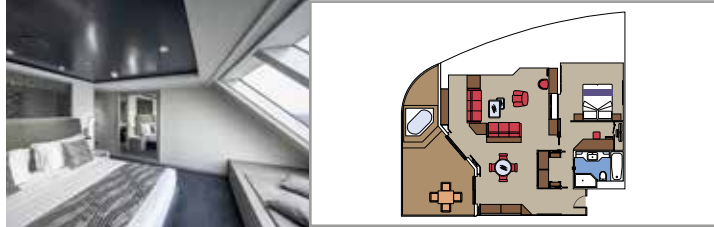

INCLUDED FACILITIES

- Luxury suites with premium interiors
- Some Suites have balcony with private whirlpool
- Spacious wardrobe
- Comfortable double bed or single beds (on request)
- Bathroom with shower and/or bathtub, vanity area with hairdryer
- Interactive TV, telephone, safe, mini bar and air conditioning
- Wi-Fi connection included

MSC YACHT CLUB OWNER'S SUITE YC4

≈98
≈25
19
4

- › Large balcony with private whirlpool bath and outdoor living area
- › Separate living area and dining room
- › Walk-in wardrobe and luggage storage
- › Panoramic glass wall