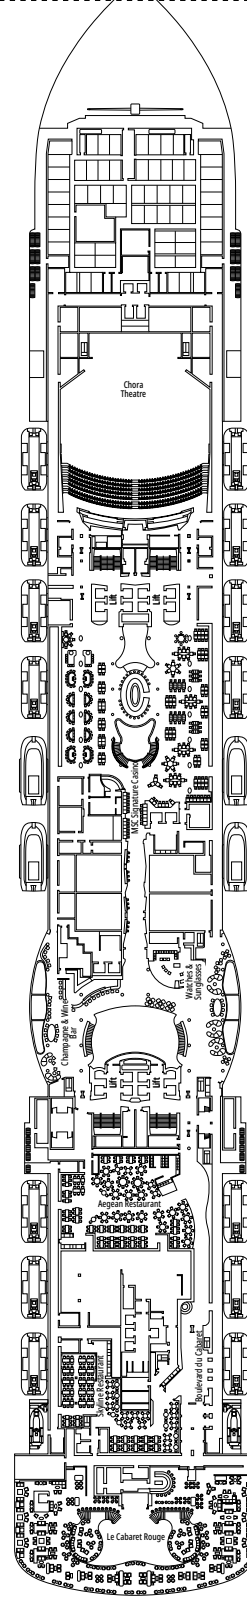

DECK 7
MYKONOS