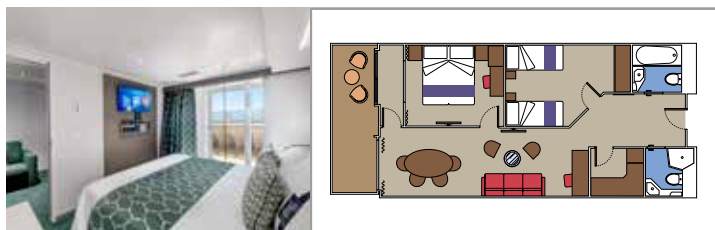

## INCLUDED FACILITIES

- Some Suites have balcony with private whirlpool
- Sitting area with sofa
- Spacious wardrobe
- Comfortable double bed or single beds (on request)
- Bathroom with shower or bathtub, vanity area with hairdryer
- Interactive TV, telephone, safe, minibar and air conditioning
- Wi-Fi connection available (for a fee)

### TWO-BEDROOM GRAND SUITE AUREA

SD

 ≈49
  ≈17
  11-14
  6

- > Sitting area with sofa or separate living area
- > Two bathrooms, one with bathtub and one with shower, vanity areas with hairdryers
- > 2 bedrooms, one with double bed and one with two single beds
- > Walk-in wardrobe

### GRAND SUITE AUREA

SX

 ≈35-49
  ≈10-21
  9-13
  5

- > Sitting area with sofa or separate living area
- > Walk-in wardrobe