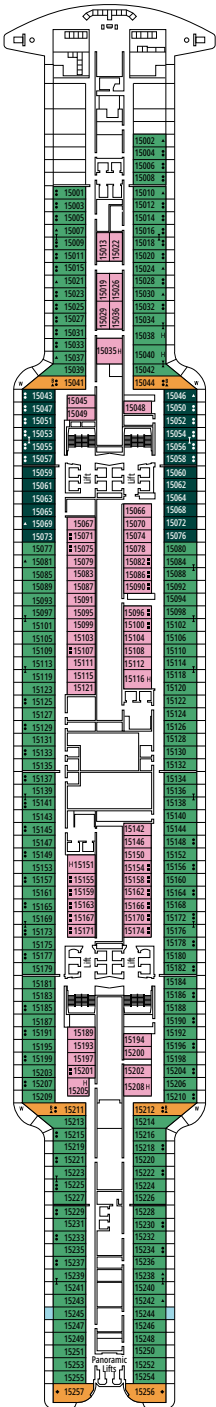

DECK 15
OKINAWA

DECK 16
BALI

DECK 20
PORTUGUESE ISLAND