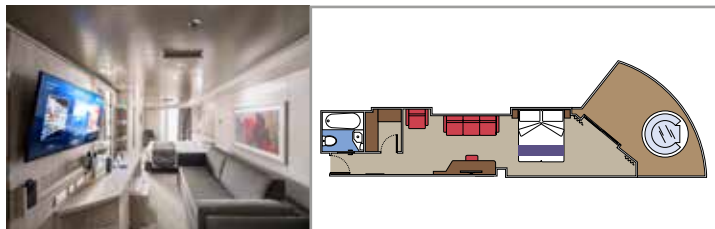

PREMIUM SUITE AUREA WITH WHIRLPOOL

SLW

≈28
≈7
9-15
5

- > Balcony with private whirlpool bath
- > Sitting area with sofa
- > Spacious wardrobe