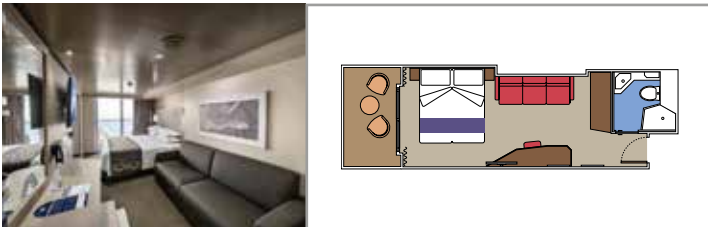

DELUXE BALCONY

BR3

≈16-17
≈5-6
13-14
4

› High deck location