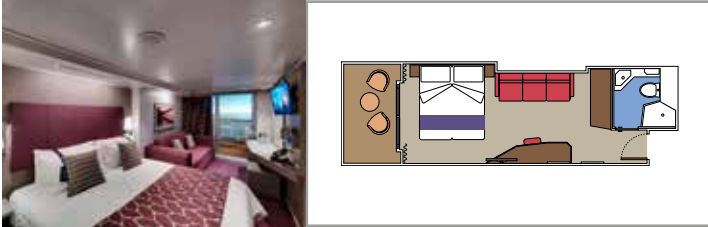

BALCONY

INCLUDED FACILITIES

- Balcony*
- Sitting area with sofa
- Comfortable double bed or single beds (on request)
- Bathroom with shower or bathtub, vanity area with hairdryer
- Interactive TV, telephone, safe, minibar and air conditioning
- Wi-Fi connection available (for a fee)

*Some cabins have a metal balcony front, instead of glass.

DELUXE BALCONY AUREA

BA

≈17
≈5-9
9-15
4

› Best ship position