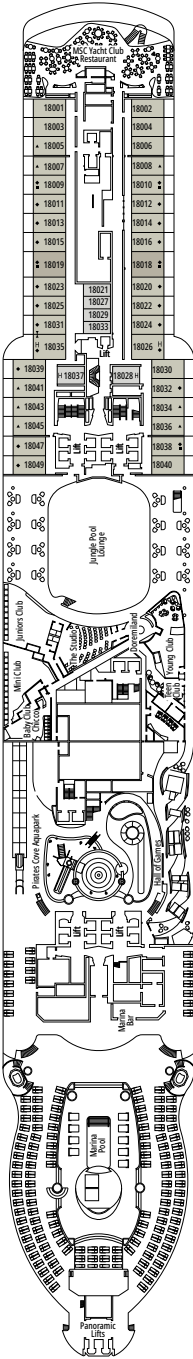

DECK 15
OKINAWA

DECK 16
BALI

DECK 20
PORTUGUESE ISLAND